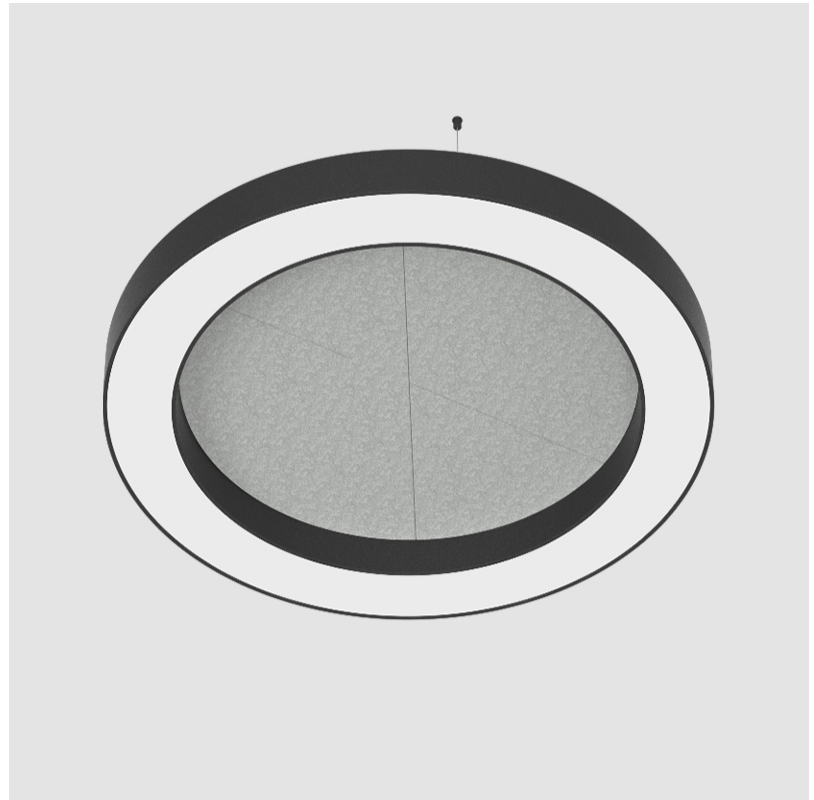

GENERAL

Series: Glorious Acoustic
Partner: Prolicht
Division: Architectural
Installation: Suspension
Product Type: Acoustic
Mounting Location: Ceiling
Light Distribution: Direct / Indirect

PHYSICAL

Shape: Round
Diameter (mm): 1250
Diameter (in): 49 ³/₁₆
Width (mm): 120
Width (in): 4 ³/₄
Diffuser: [PMMA - Opal / Micro-Prism](#)
Fixture Finish: [SSR / BKV / CWI / CRY / HAB / UFT / ITA / RUA / FTG / MYG / LOD / PUS / FRO / FUP / KIA / POP / BLS / SPG / MEY / GOH / CHC / COM / ABZ / JAG / OBR / MOS / ROR](#)
Acoustic Finish: [SFW / CYW / SEE / SYN / MTS / PMB / TTN / CYB / STO / DPE / BES / SHB / ARE / ANE / VRD / CRF](#)
Fixture Material: Aluminum
Primary Material: Acoustic
Cable Details: [2000mm / 78 3/4" or 6000mm / 236 1/4" Transparent Cable](#)

ELECTRICAL

Lamp Type: LED (Zhaga Standard)
Input Wattage (W): 90
Total Output Wattage (W): 81.8
Dimming: [Non-Dimmable](#)
Driver Included: Yes
Driver Location: Integrated
Driver Type: Constant Current - Universal
Driver Class: Class 2
Input Voltage (V): 120 - 277

LED

Color Temperature (°K): [2700 / 3000 / 3500 / 4000](#)
Max. Delivered Lumen (lm): Max 10240
Nominal Lumen (lm): Max 13319
CRI: >90 CRI
Lamp Life (hrs): 50000

OPTICAL

RATINGS AND CERTIFICATIONS

Certified By: CSA Certified to UL and CSA Standards
IP rating: IP20