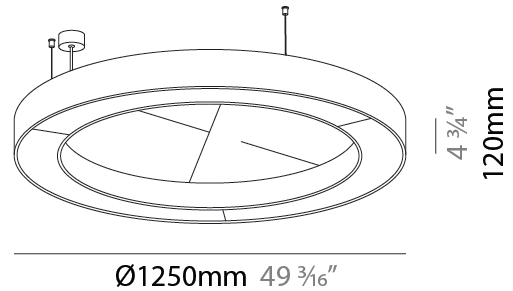

GENERAL

Series: Glorious Acoustic
Partner: Prolicht
Division: Architectural
Installation: Suspension
Product Type: Acoustic
Mounting Location: Ceiling
Light Distribution: Direct / Indirect

PHYSICAL

Shape: Round
Diameter (mm): 1250
Diameter (in): 49 ³/₁₆
Width (mm): 120
Width (in): 4 ³/₄
Diffuser: [PMMA - Opal / Micro-Prism](#)
Fixture Finish: [SSR / BKV / CWI / CRY / HAB / UFT / ITA / RUA / FTG / MYG / LOD / PUS / FRO / FUP / KIA / POP / BLS / SPG / MEY / GOH / CHC / COM / ABZ / JAG / OBR / MOS / ROR](#)
Acoustic Finish: [SFW / CYW / SEE / SYN / MTS / PMB / TTN / CYB / STO / DPE / BES / SHB / ARE / ANE / VRD / CRF](#)
Fixture Material: Aluminum
Primary Material: Acoustic
Cable Details: [2000mm / 78 3/4" or 6000mm / 236 1/4" Transparent Cable](#)

ELECTRICAL

Lamp Type: LED (Zhaga Standard)
Input Wattage (W): 90
Total Output Wattage (W): 81.8
Dimming: [Non-Dimmable](#)
Driver Included: Yes
Driver Location: Integrated
Driver Type: Constant Current - Universal
Driver Class: Class 2
Input Voltage (V): 120 - 277

LED

Color Temperature (°K): [2700 / 3000 / 3500 / 4000](#)
Max. Delivered Lumen (lm): Max 10240
Nominal Lumen (lm): Max 13319
CRI: >90 CRI
Lamp Life (hrs): 50000

OPTICAL

RATINGS AND CERTIFICATIONS

Certified By: CSA Certified to UL and CSA Standards
IP rating: IP20