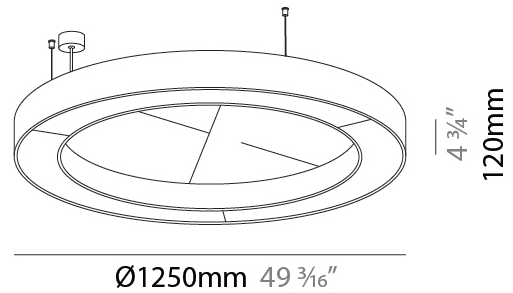

GENERAL

Series: Glorious Acoustic
Partner: Prolicht
Division: Architectural
Installation: Suspension
Product Type: Acoustic
Mounting Location: Ceiling
Light Distribution: Direct

PHYSICAL

Shape: Round
Diameter (mm): 1250
Diameter (in): 49 3/16
Width (mm): 120
Width (in): 4 3/4
Diffuser: [PMMA - Opal / Micro-Prism](#)
Fixture Finish: [SSR / BKV / CWI / CRY / HAB / UFT / ITA / RUA / FTG / MYG / LOD / PUS / FRO / FUP / KIA / POP / BLS / SPG / MEY / GOH / CHC / COM / ABZ / JAG / OBR / MOS / ROR](#)
Acoustic Finish: [SFW / CYW / SEE / SYN / MTS / PMB / TTN / CYB / STO / DPE / BES / SHB / ARE / ANE / VRD / CRF](#)
Fixture Material: Aluminum
Primary Material: Acoustic
Cable Details: [2000mm / 78 3/4" or 6000mm / 236 1/4" Transparent Cable](#)

ELECTRICAL

Lamp Type: LED (Zhaga Standard)
Input Wattage (W): 58.7
Total Output Wattage (W): 53.7
Dimming: [Non-Dimmable](#)
Driver Included: Yes
Driver Location: Integrated
Driver Type: Constant Current - Universal
Driver Class: Class 2
Input Voltage (V): 120 - 277

LED

Color Temperature (°K): [2700 / 3000 / 3500 / 4000](#)
Max. Delivered Lumen (lm): [4979 / 5153 / 6051 / 5239](#)
Nominal Lumen (lm): [7660 / 7928 / 9309 / 8060](#)
CRI: >90 CRI
Lamp Life (hrs): 50000

OPTICAL

RATINGS AND CERTIFICATIONS

Certified By: CSA Certified to UL and CSA Standards
IP rating: IP20